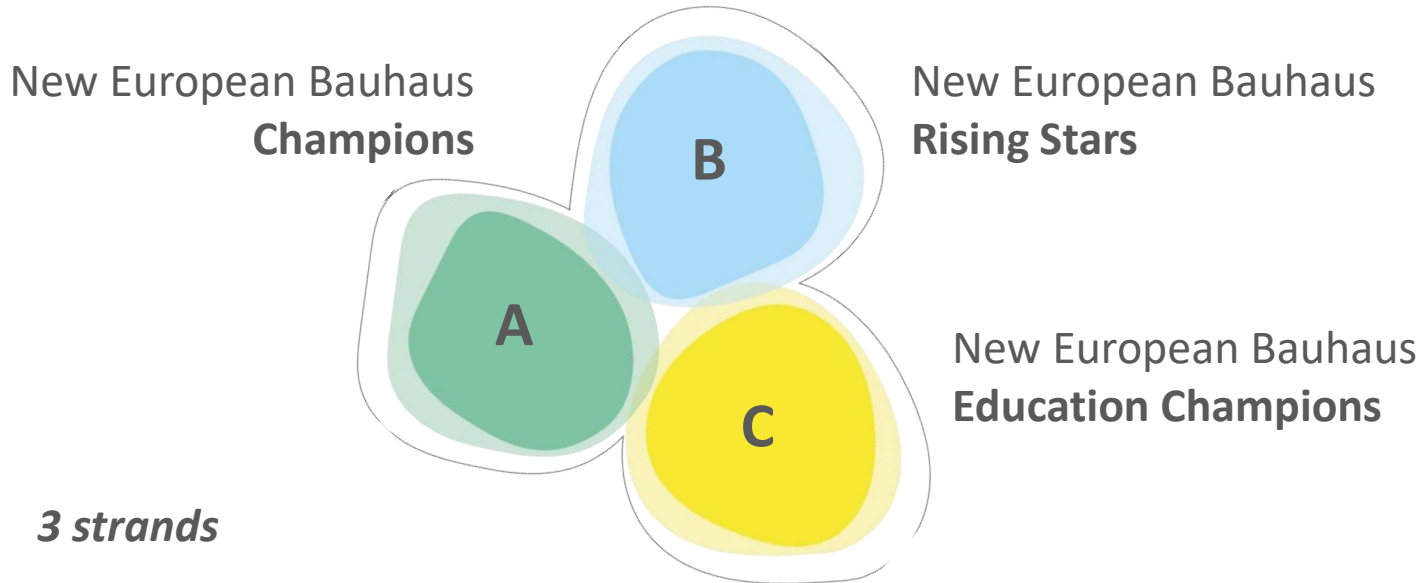

**BAUHAUS
EUROACE**
EUROPEAN
ASSOCIATION
OF
COUNTRIES
OF
EUROPEAN
ARCHITECTURE

PO
4, 5

'Network of villages for the future'  Portugal and Spain (EUROACE)

*Image retrieved from vridsløse.dk

PO
4, 5

'Vridsløse' (from prison to sustainable neighbourhood)

Start of initiation phase
(Sep 2023)

End of initiation phase
(Feb 2024)

Start of project implementation
(Mar 2024)

NEW EUROPEAN BAUHAUS PRIZES 2023

4 categories:

- *Reconnecting with nature*
- *Regaining a sense of belonging*
- *Prioritizing the places and people that need it the most*
- *Shaping a circular industrial ecosystem and supporting life-cycle thinking*