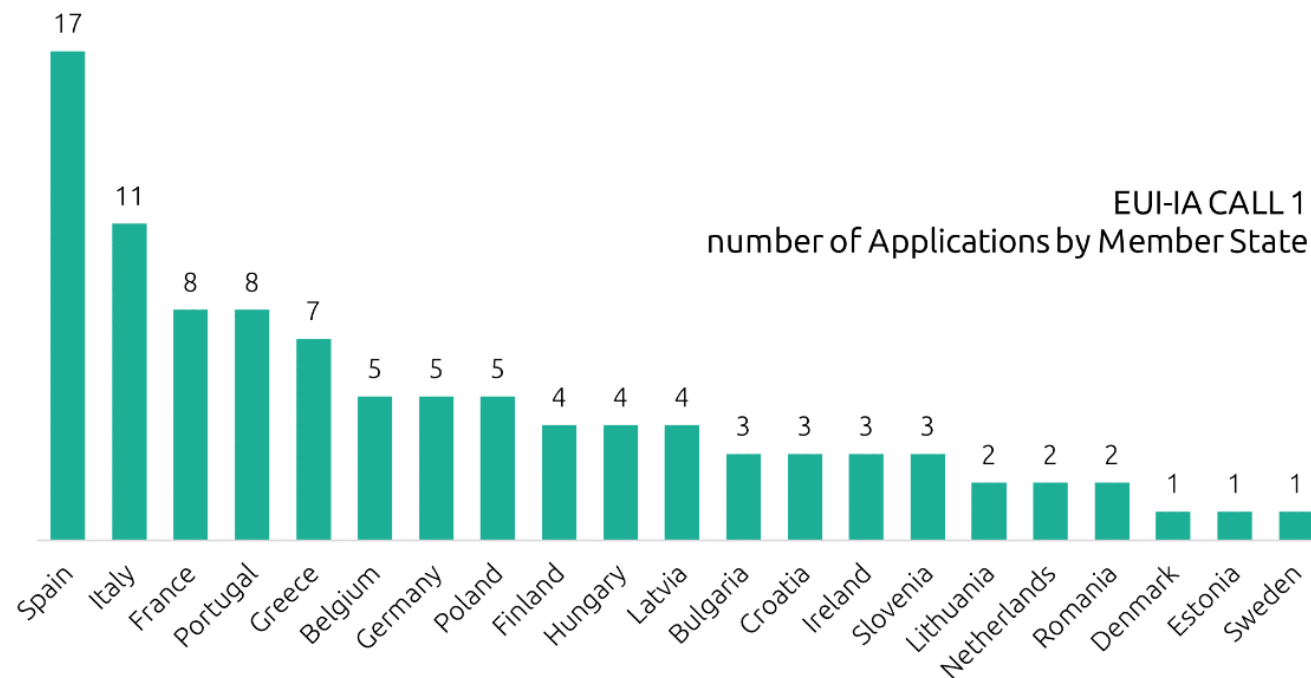

**BAUHAUS
EUROACE**
EUROPEAN
ASSOCIATION
OF
COUNTRIES
OF
EUROPEAN
ARCHITECTURE

PO
4, 5

'Network of villages for the future'  Portugal and Spain (EUROACE)

*Image retrieved from vridsløse.dk

PO
4, 5

'Vridsløse' (from prison to sustainable neighbourhood)

 Albertslund Denmark

EUROPEAN URBAN INITIATIVE - CALL FOR INNOVATIVE ACTIONS (NEB)

50M€

Allocated budget

99

Applications received

Assessment of applications
(on-going)

Announcement of results
(June 2023)

Start of initiation phase
(Sep 2023)

End of initiation phase
(Feb 2024)

Start of project implementation
(Mar 2024)

NEW EUROPEAN BAUHAUS PRIZES 2023

4 categories:

- *Reconnecting with nature*
- *Regaining a sense of belonging*
- *Prioritizing the places and people that need it the most*
- *Shaping a circular industrial ecosystem and supporting life-cycle thinking*

- **Over 1400 applications** received
- For the first time the **Prizes accepted applications from the Western Balkans**, in addition to the EU Member States

NEW EUROPEAN BAUHAUS PRIZES

- The 2021 and 2022 editions provide **inspirational examples** of NEB projects and ideas.