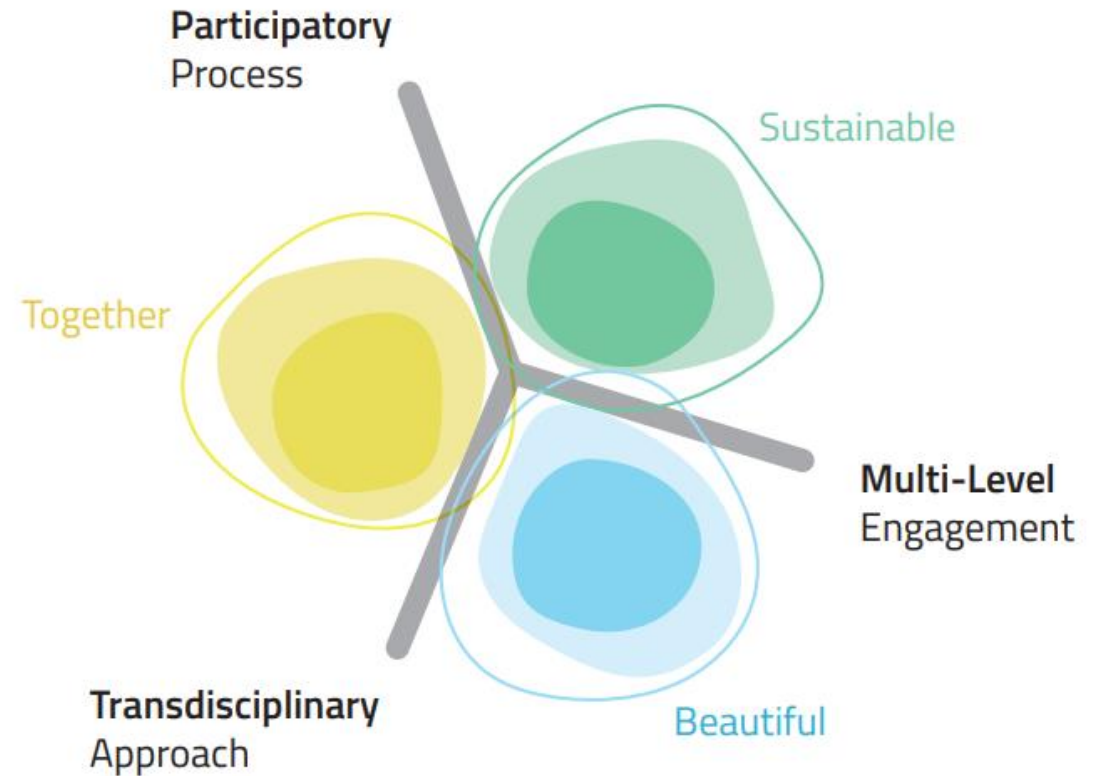

New European Bauhaus
beautiful | sustainable | together

3 core values, shared by NEB projects and initiatives:

- 1) Sustainability
- 2) Quality of experience (aesthetics, cultural and emotional benefits)
- 3) Inclusion

3 working principles in the conception of NEB projects and initiatives:

- 1) Participatory process
- 2) Transdisciplinary approach
- 3) Multi-level engagement

What is the NEB and what is a NEB project?

EXAMPLES