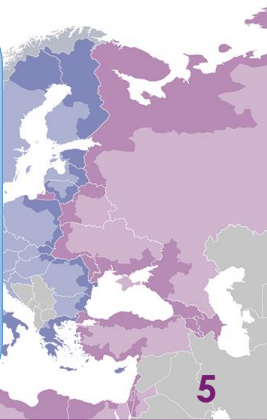

Conservation and sustainable management of the cross-border cultural, ethnographic, gastronomic, viticultural and environmental heritage by creating a cross-border collection of traditions