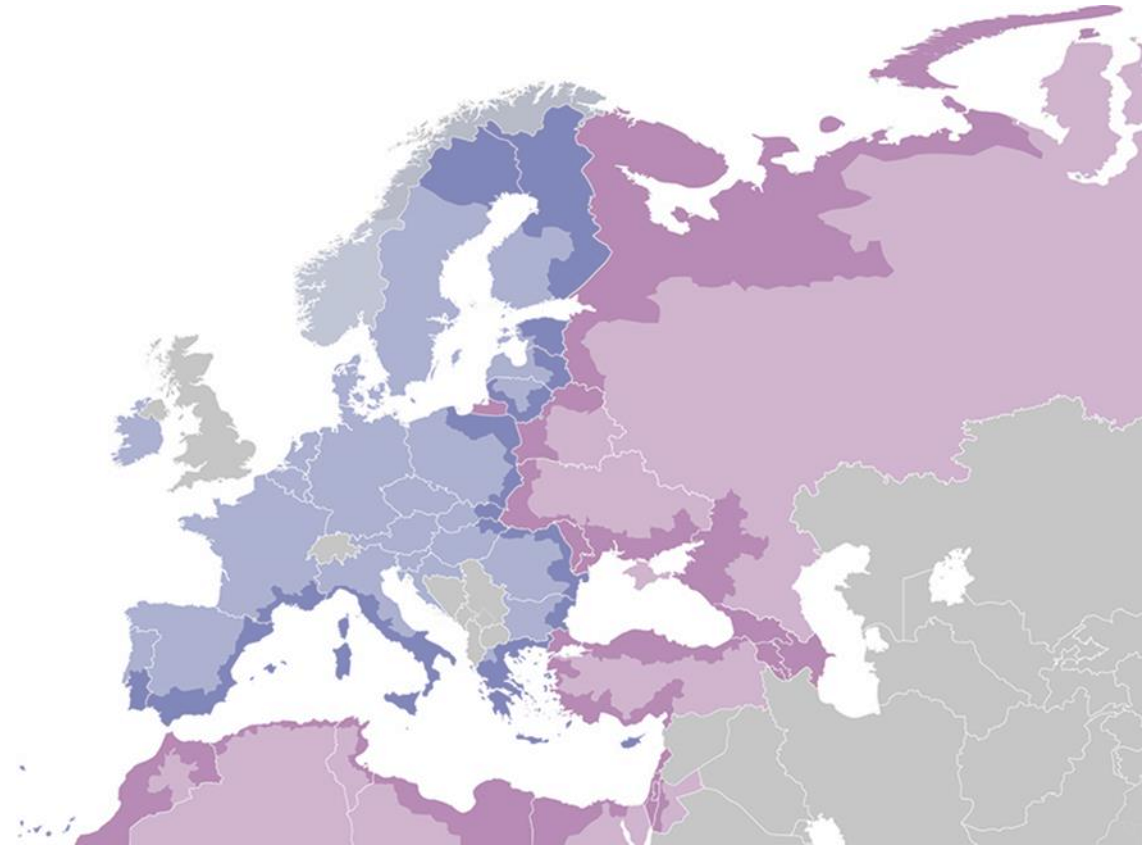

TESIM

Technical support to the implementation and management of ENI CBC programmes

Cooperation between neighbours is the key to the success

A project funded by the European Union

Implemented by a consortium led by: