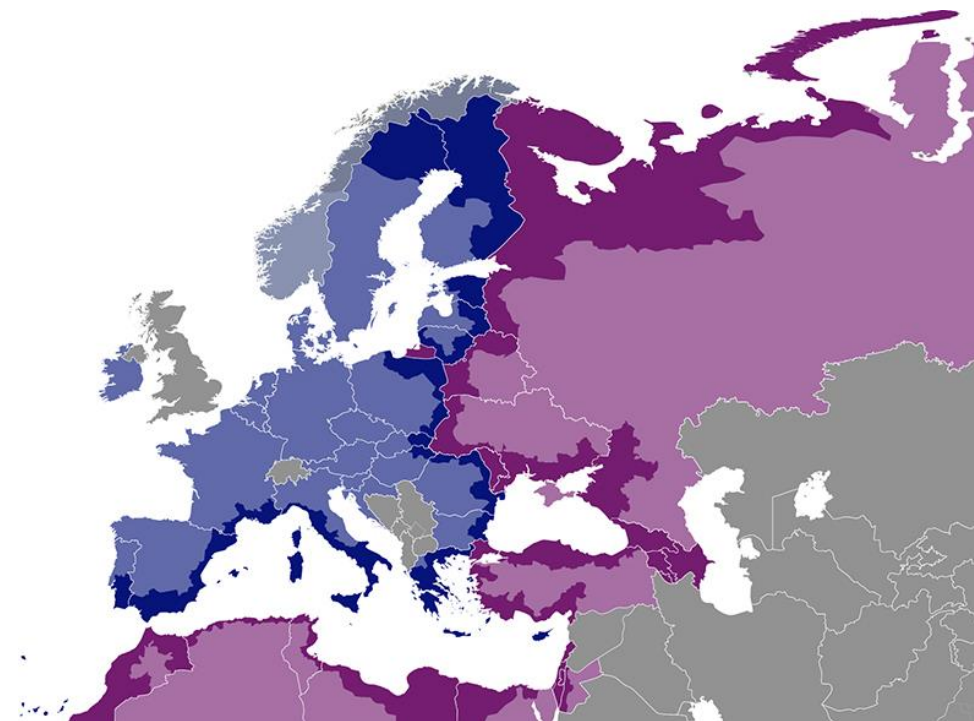

# A more competitive Danube Region: experience from ENI CBC and prospects for Interreg NEXT

**EUSDR Embedding Week**

12 July 2022

A project funded by the European Union

Implemented by a consortium led by

# Overview of selected SO in Interreg NEXT

Specific objectives selected	Poland-Ukraine	Hungary-Slovakia-Romania-Ukraine	Romania-Ukraine	Romania-Republic of Moldova	Black Sea Basin
SO 1.1	-	-	-	-	Yes
SO 1.3	-	-	-	-	-
SO 2.1	-	-	-	Yes	-
SO 2.4	Yes	Yes	Yes	Yes	Yes
SO 2.7	Yes	Yes	Yes	Yes	Yes

## EFIGE. – Cross-border Ensemble. Heritage Confluence on Danube

**ADMINISTRATIVE  
TERRITORIAL UNIT TULCEA  
COUNTY throughout TULCEA  
COUNTY COUNCIL**

**LOCAL GROUP FOR  
SUSTAINABLE FISHING IN THE  
DANUBE DELTA**