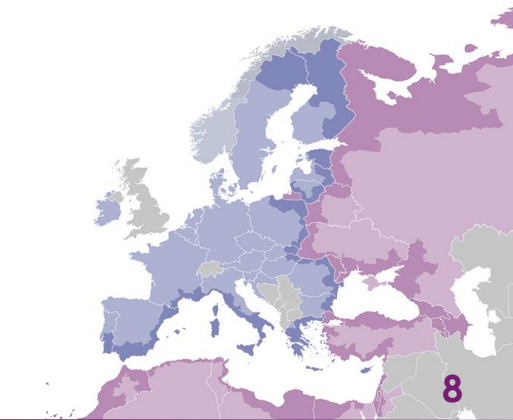

Collection Center of Cross-border Traditions by Rehabilitation, modernization, and endowment of Izmail Ivan Kotlerevski Local Library, Izmail, Odessa Region

Rehabilitation, modernization and endowment of Izmail Ivan Kotlearevski Local library, Izmail, Odessa Region, improved cultural and historical sites, historic Romanian building since 1944