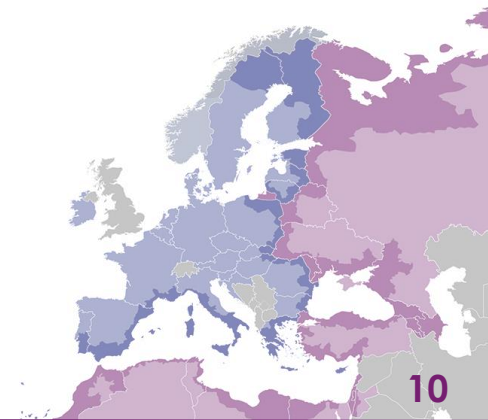

Project movie is the most important result of the visibility of the project and will provide maximum impact. The movie is twenty minutes length and provides details about all the work of the team project and all activities. The movie shows the arrangements on raft, how to prepare regional food, how the wine is revealed from vineyards etc. The movie captures all the important events of the project

<https://www.youtube.com/watch?v=Ppmmc2oEbSZA>