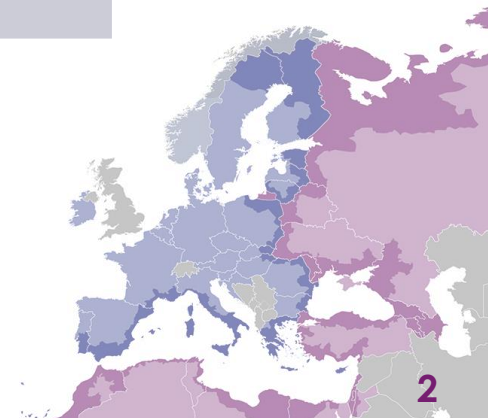

# A more competitive Danube Region: experience from ENI CBC and prospects for Interreg NEXT

**EUSDR Embedding Week**

12 July 2022

A project funded by the European Union

Implemented by a consortium led by

# Overview of selected SO in Interreg NEXT

Specific objectives selected	Poland-Ukraine	Hungary-Slovakia-Romania-Ukraine	Romania-Ukraine	Romania-Republic of Moldova	Black Sea Basin
SO 1.1	-	-	-	-	Yes
SO 1.3	-	-	-	-	-
SO 2.1	-	-	-	Yes	-
SO 2.4	Yes	Yes	Yes	Yes	Yes
SO 2.7	Yes	Yes	Yes	Yes	Yes

## EFIGE. – Cross-border Ensemble. Heritage Confluence on Danube

**ADMINISTRATIVE  
TERRITORIAL UNIT TULCEA  
COUNTY throughout TULCEA  
COUNTY COUNCIL**

**LOCAL GROUP FOR  
SUSTAINABLE FISHING IN THE  
DANUBE DELTA**